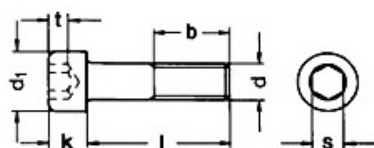

PRODUCT SHEET

Description:

Inbus Screw, M6 x 40mm, Hex 5mm, Stainless Steel A2, DIN 912

Item number:

12.06.328-0

Units	Box	Carton	HS Code	Barcode
Pcs.	200	2000	7318155290	 5704866447003

d	M 6
l	40
b	24
d1	10
k	6
max.	
s	5
t	3
min.	